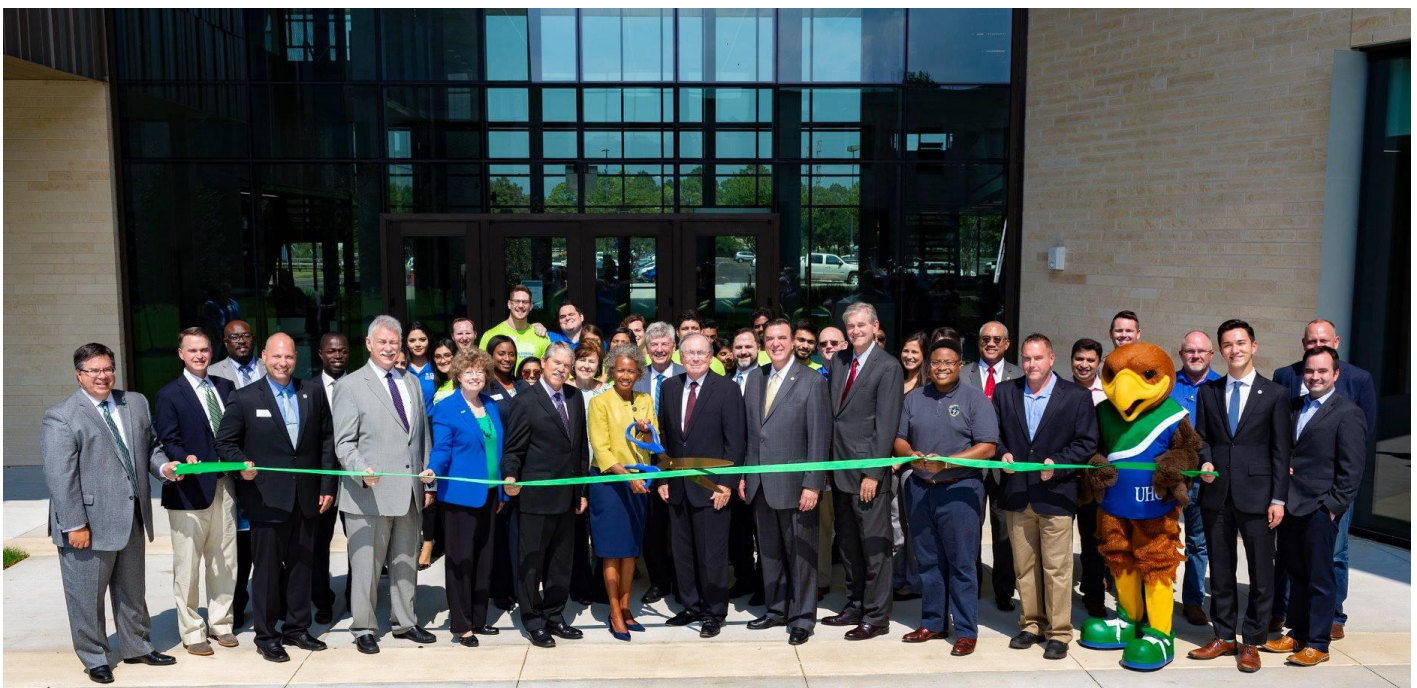

UNIVERSITY OF HOUSTON-CLEAR LAKE

AN ACTIVE BUILDING FOR A RAPIDLY GROWING CAMPUS

As numbers of students grew year over year at the campus, UHCL's Student Life Department earmarked $38.2 million for the creation of a dedicated recreation and wellness center that would house health amenities and instructional space for students, faculty, and staff.

Goals:

- Utilize the latest technology and fitness industry trends
- Create an upscale facility for all fitness level exercisers, beginners to advanced.

Challenge: Find the correct product mix to not only meet the needs of the current students but attract and grow the enrollment for UH.

Solution: Provided Precor cardio featuring the P62 Networked console, complete line of Precor strength equipment (selectorized, plate-loaded and free weight) and a high-intensity Escape Fitness functional area for one-on-one and small group functional training.